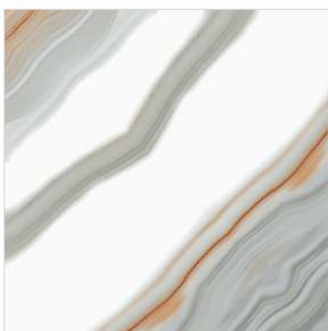

Boost Gray

B Ferruccio

B Robusta

Preview Of Elegance Blue

BOOK MATCH | SERIES

Elegance Blue

Elegance Verde

Cornia Sky

Staraw Beige

Staraw Gris

Breccia Brown

Breccia Nerro

Thunder Gold

Thunder Verde

Preview Of Thunder Gold

600x
600mm