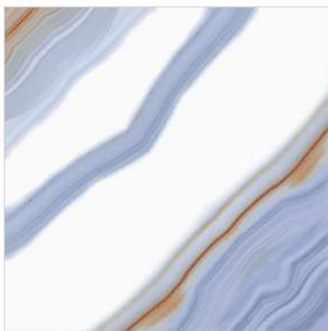

Boost Gray

B Ferruccio

B Robusta

Preview Of Elegance Blue

BOOK MATCH | SERIES

Elegance Blue

Elegance Verde

Cornia Sky

Staraw Beige

Staraw Gris

Breccia Brown

Breccia Nerro

Thunder Gold

Thunder Verde

Preview Of Thunder Gold

600x
600mm