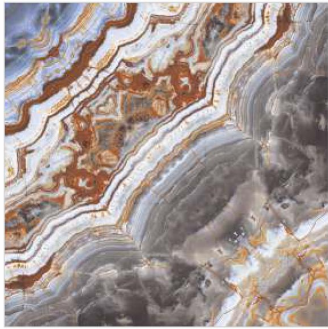

Phase 5

Velvet Blue

Phase 6

Tera Cotta

Phase 4

Dynamic Gold

Phase 7

Crystal Mosaico

Phase 3

Glasier Rose

Phase 5

Twirl Nerro

Phase 3

Crystal Pebble

BOOK MATCH | SERIES

Marvela Stone

Veneto Brown

Preview Of Marvela Stone

600x 600mm

GLAZED
VITRIFIED
TILES

RUSTIC | FINISH

Preview Of Brazilia White, Decor & Nerro

Brazilia White

Phase 5