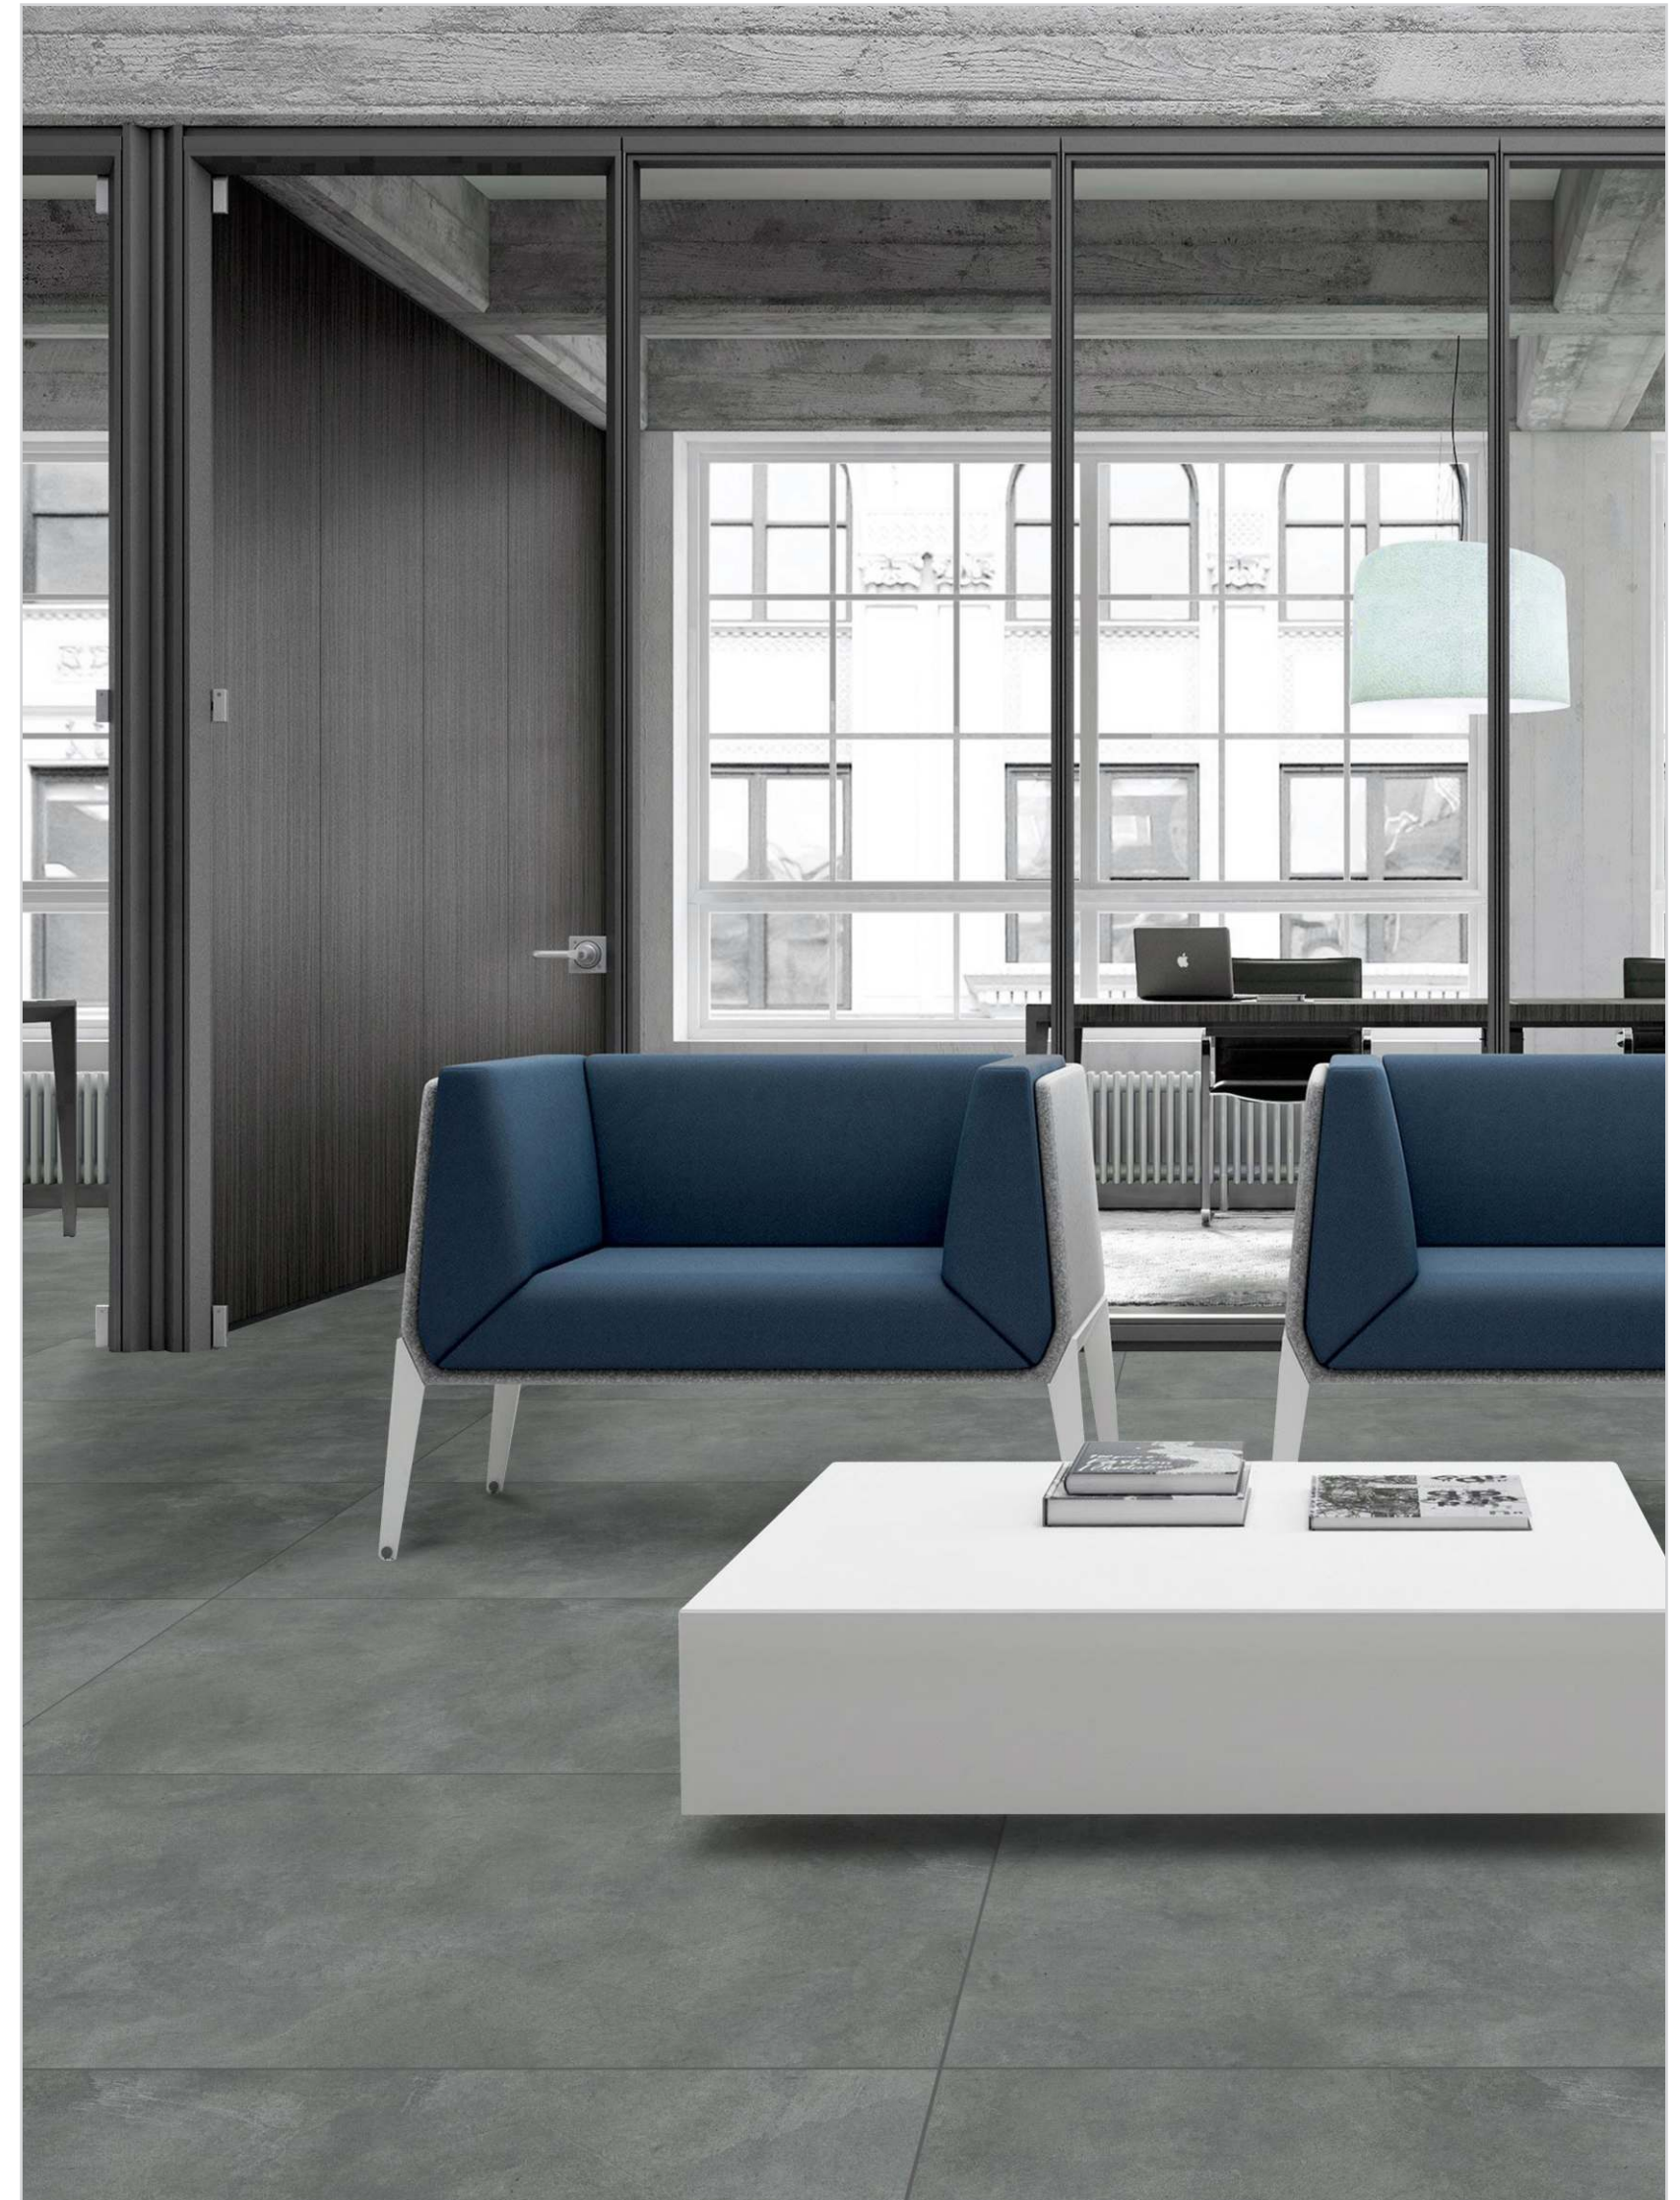

600x1200x4.8mm

4 Face

600x1200x4.8mm

4 Face

600x1200x4.8mm

3 Face

600x1200x4.8mm

3 Face