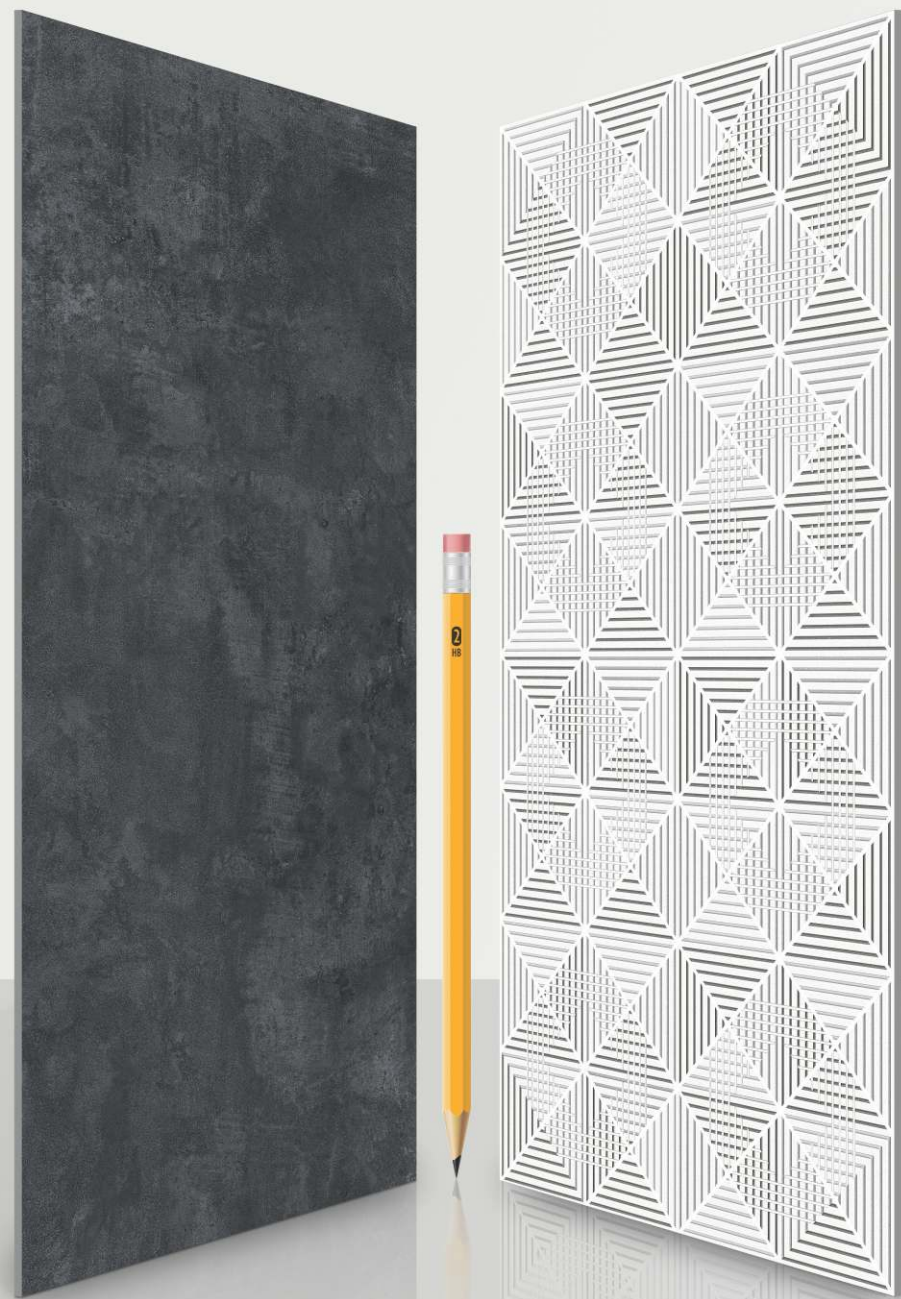

S L I M / S M A R T

DECORA MATT SERIES

P POLISHED GLAZE

M Matt

W Wooden

S L I M / S M A R T

600x1200mm