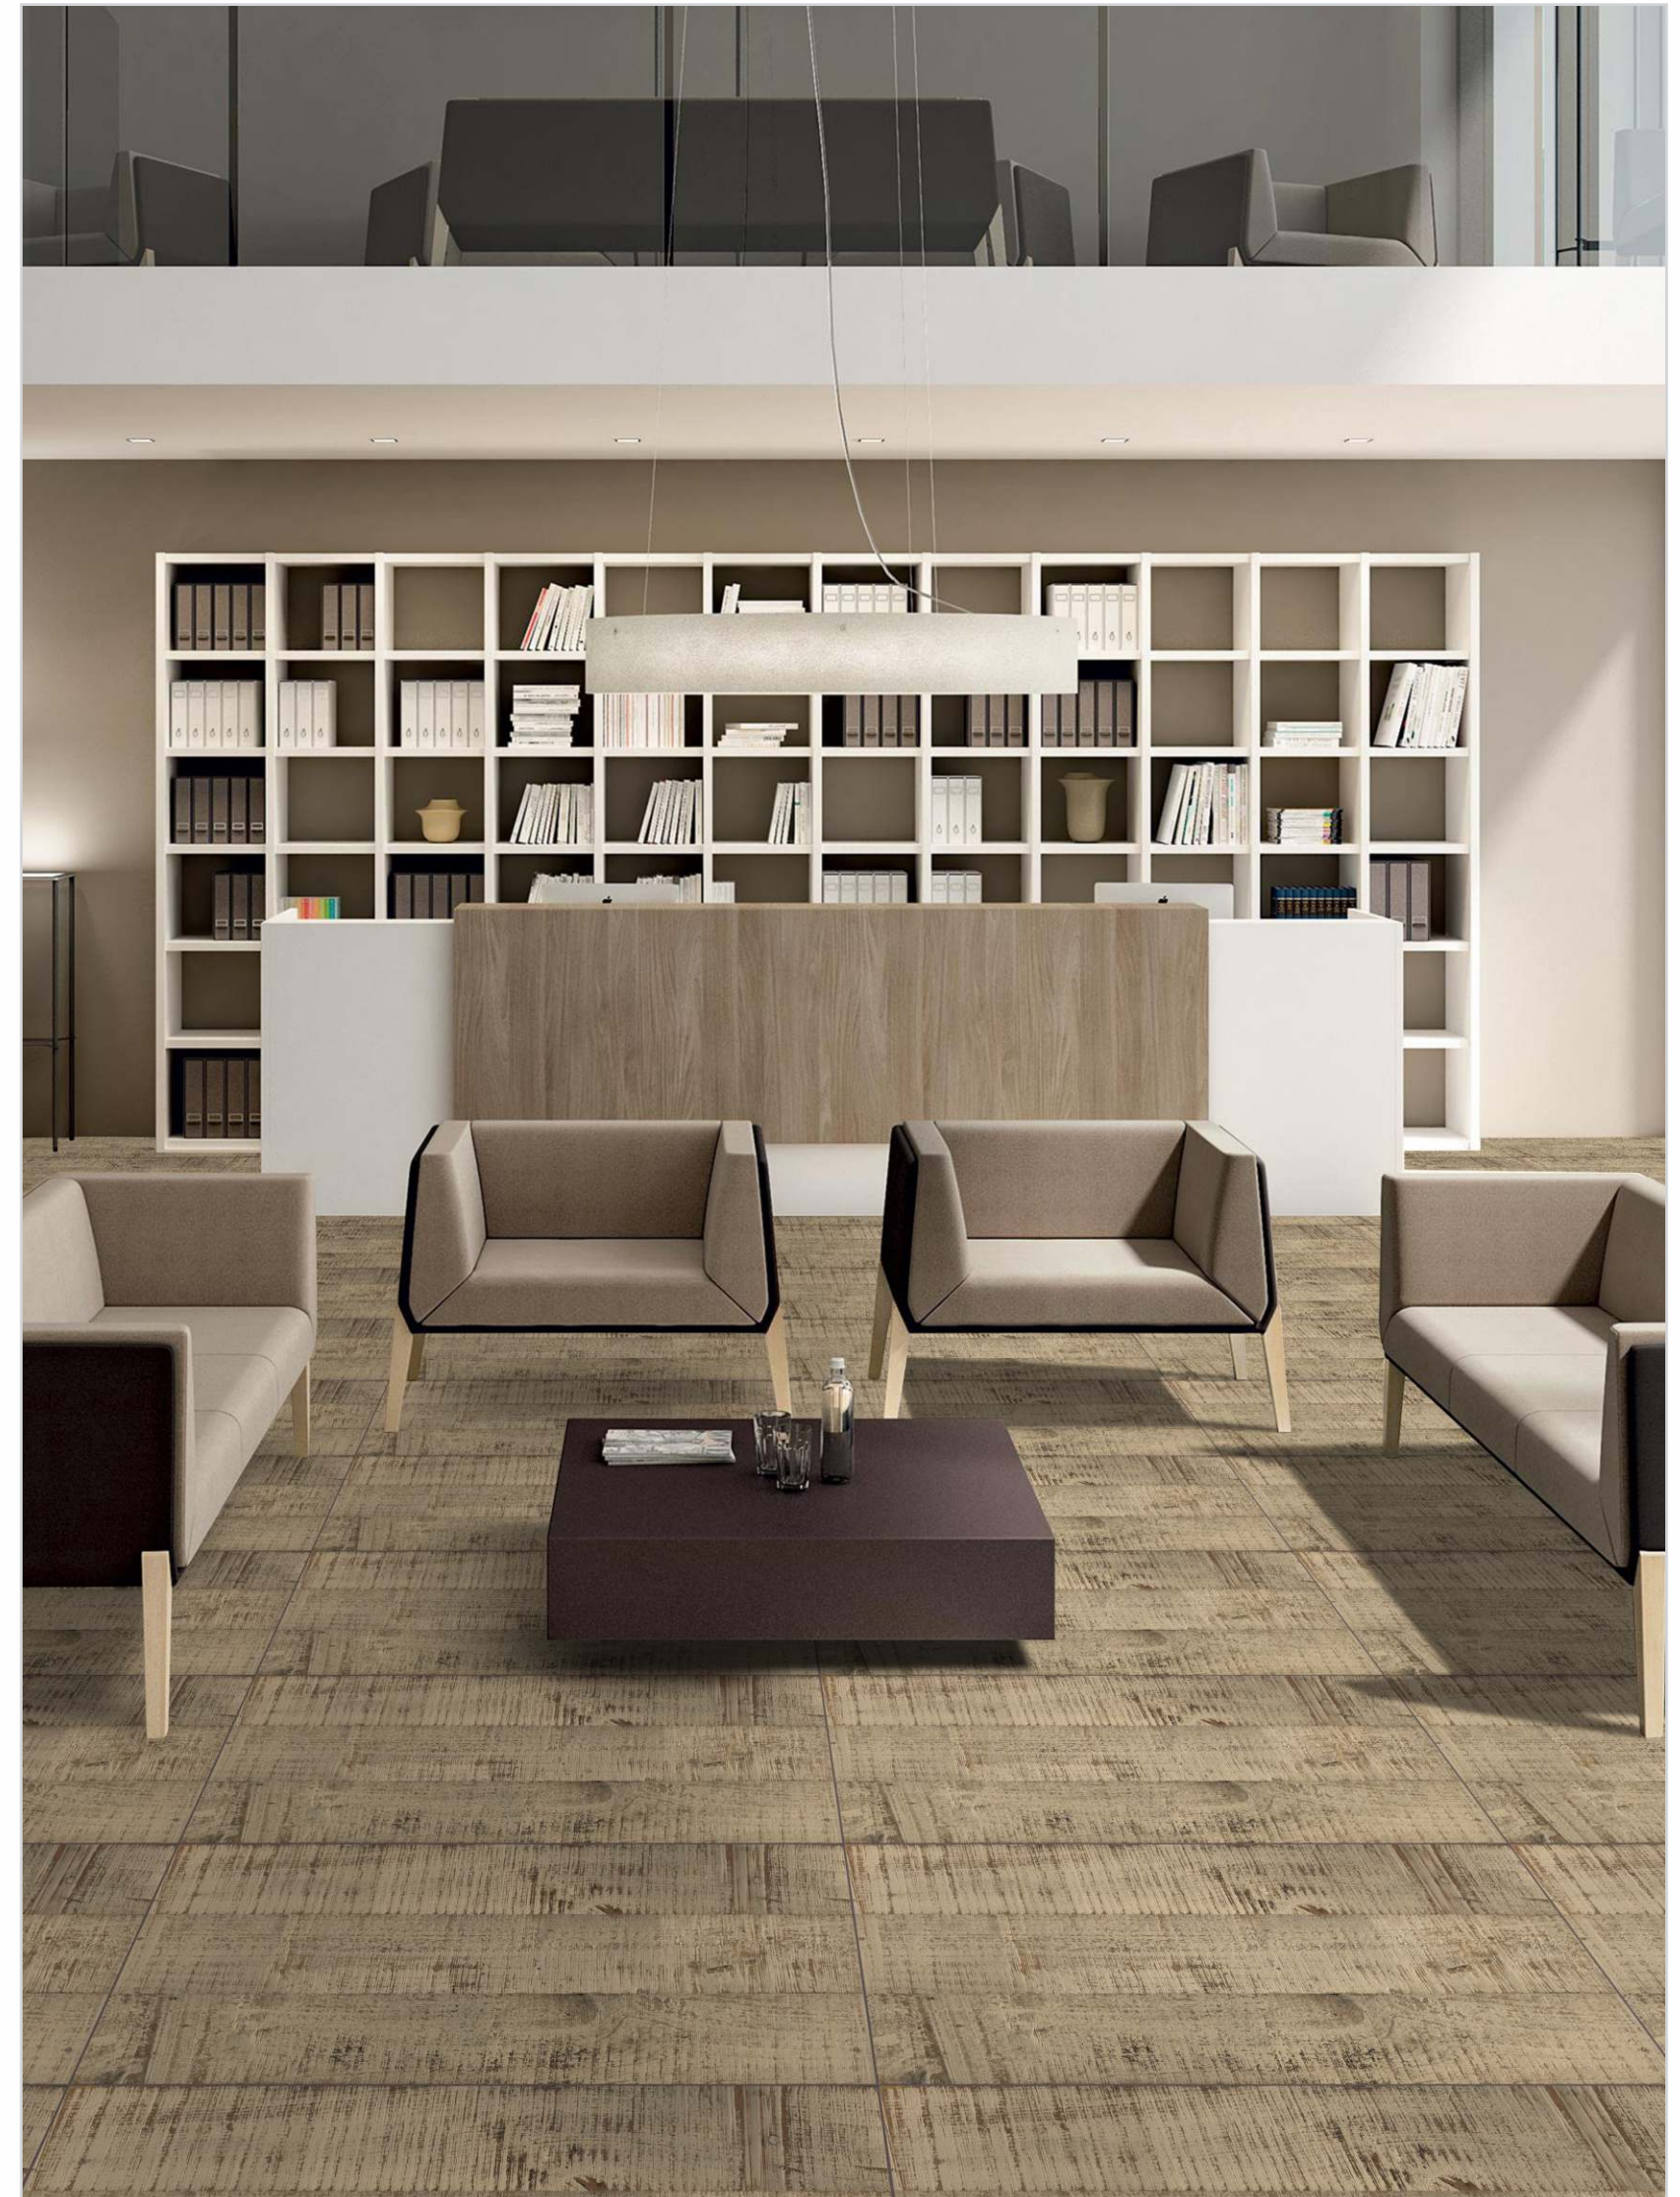

600x1200x4.8mm

4 Face

600x1200x4.8mm

1 Face

600x1200x4.8mm

1 Face

600x1200x4.8mm

4 Face