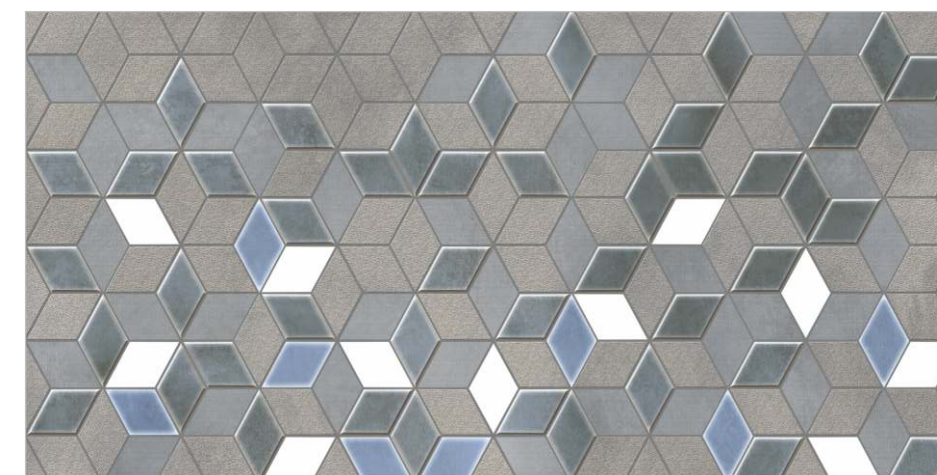

CONNER HL / CONNER GRIGIO / GREY

600x1200x4.8mm **M**

4 Face