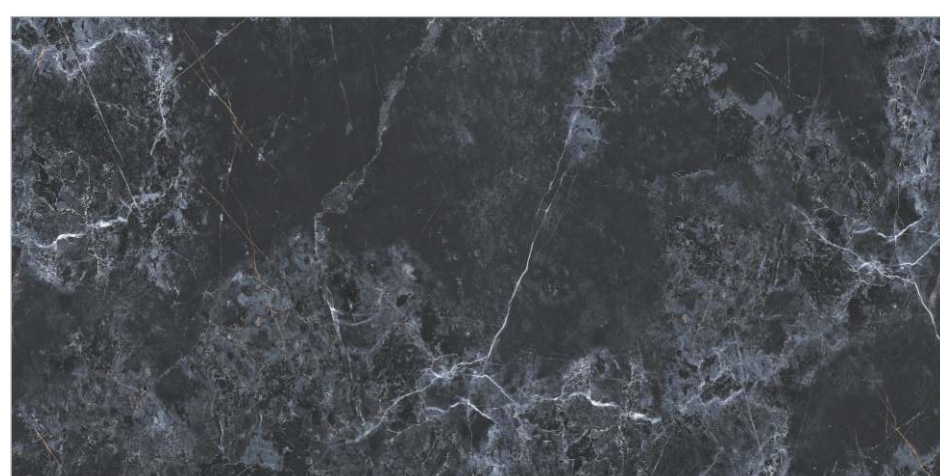

High Glossy Series

4 Face

MERCURY

600x1200x4.8mm

High Glossy Series

4 Face

PARIS GREY

600x1200x4.8mm